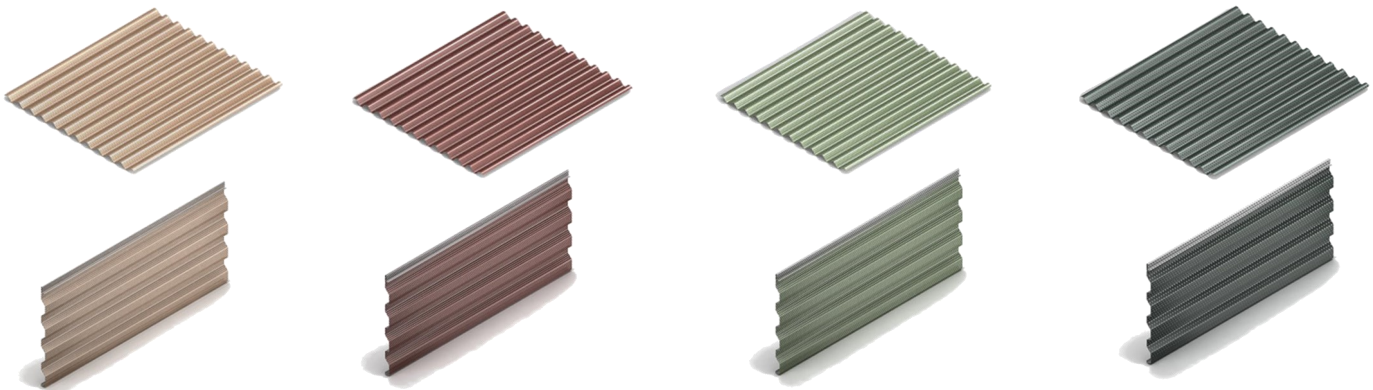

Bristol, CT • Fontana, CA • DeLand, FL • (800) 640-9501 • www.morincorp.com