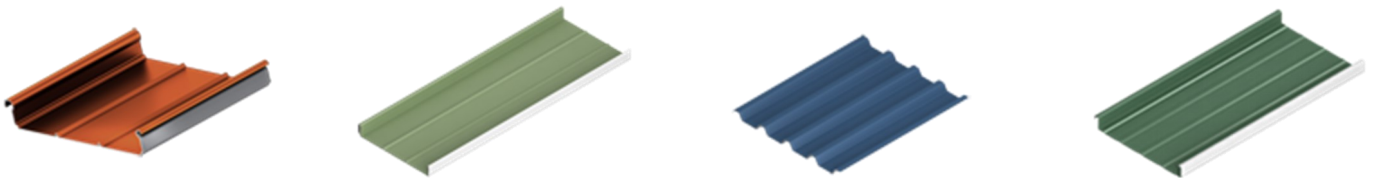

Design and Build!

Morin

A Kingspan Group Company

With Morin you get Dozens of Profiles and Hundreds of Colors.
Mix and Match, and create custom looks!
Trust our more than 50 years of manufacturing experience!

**MorZip® – Wall • Monolith • Morin Matrix Series®
Integrity • MorWal Button Punch • Liner Panels**

**MorZip® – Roof • Architectural Design Panels
Exposed Fastener Roof Panels • Structural Standing Seam Panels**