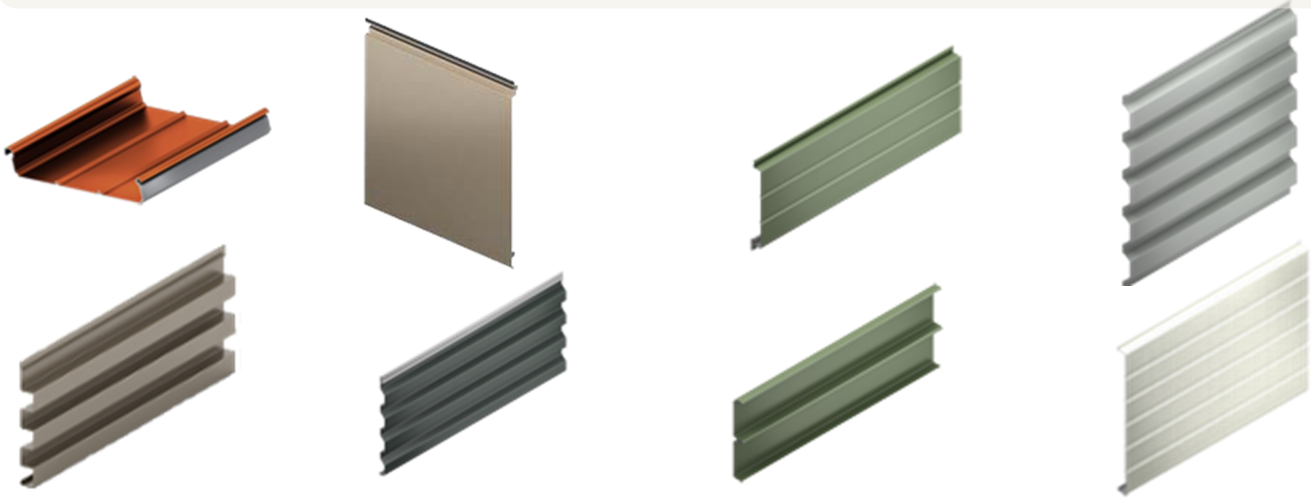

Design and Build!

Morin

A Kingspan Group Company

With Morin you get Dozens of Profiles and Hundreds of Colors.
Mix and Match, and create custom looks!
Trust our more than 50 years of manufacturing experience!

**MorZip® – Wall • Monolith • Morin Matrix Series®
Integrity • MorWal Button Punch • Liner Panels**

**MorZip® – Roof • Architectural Design Panels
Exposed Fastener Roof Panels • Structural Standing Seam Panels**